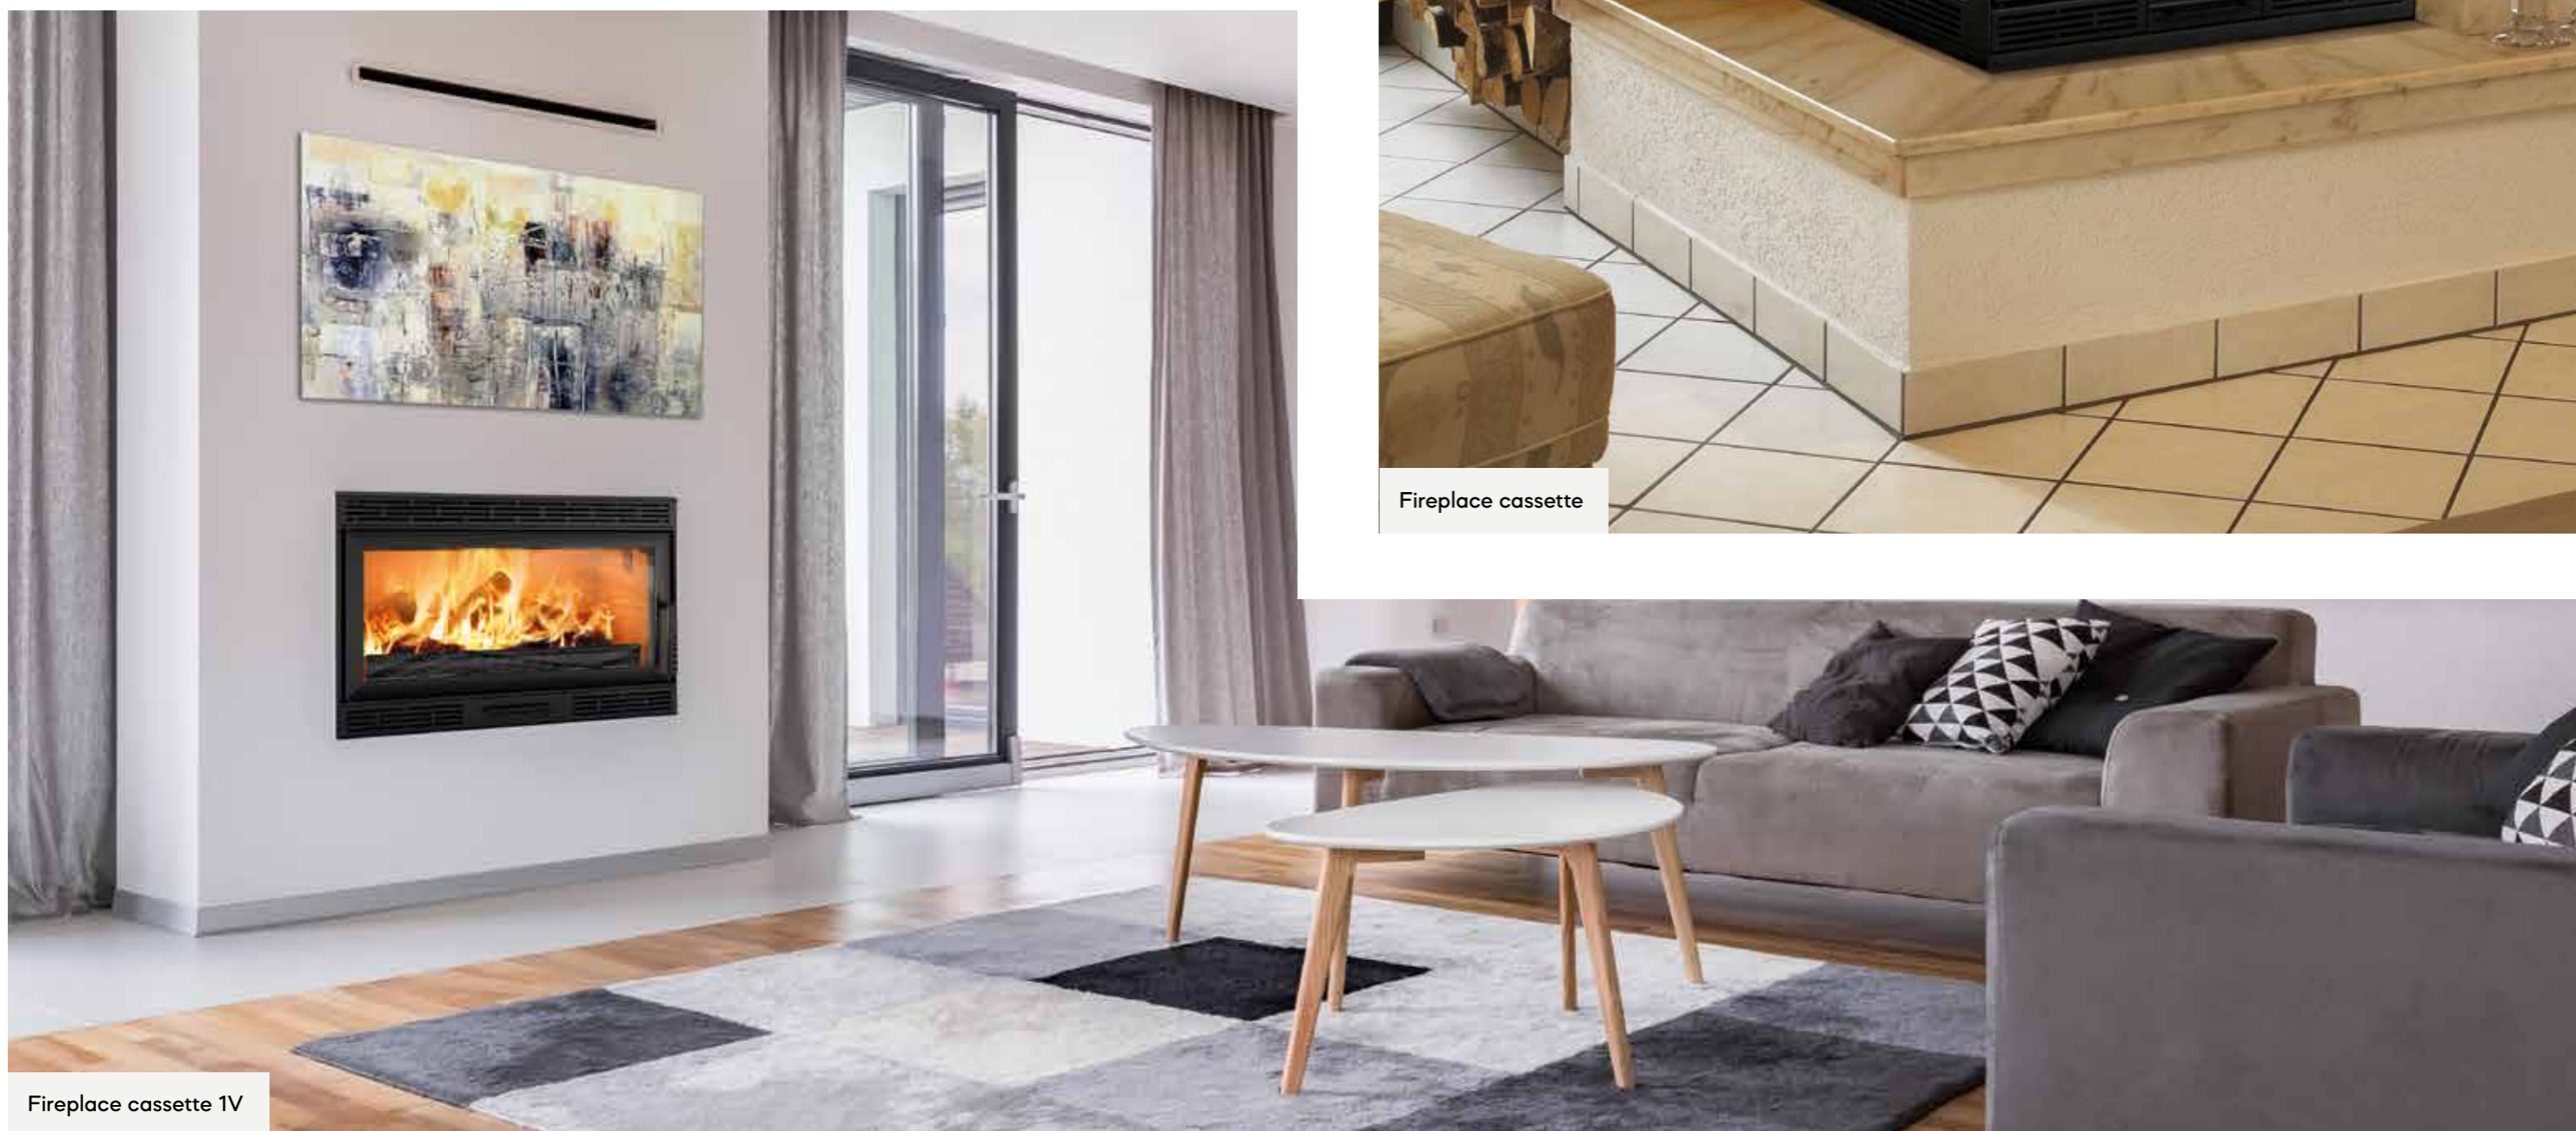

FIREPLACE CASSETTE

A custom-made design that fits

Individual and unique: Like the furniture of a house or apartment, the fireplace should also express the owner's design choices. Choosing a modern and functional Spartherm fireplace cassette is the first step toward a modern, sustainable form of heating.

Whether you choose a classic or modern design: Spartherm's custom products offer perfectly adapted design solutions for any living style or room set-up.