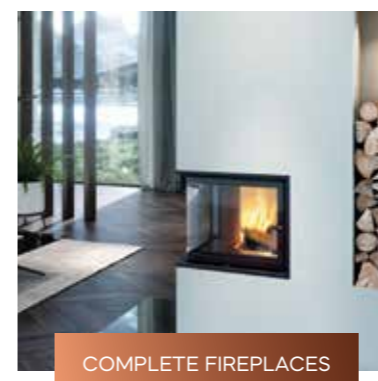

FIREPLACE CASSETTES

OUTDOOR

COMPLETE FIREPLACES

SMALL STORAGE STOVES

SMART FIREPLACE ASSISTANCE FUNCTIONS

DESIGN YOUR UNIQUE MOMENTS OF FIRE.

PRODUCT CONSULTANT

WHICH FIRE SUITS YOUR LIFE PERFECTLY?