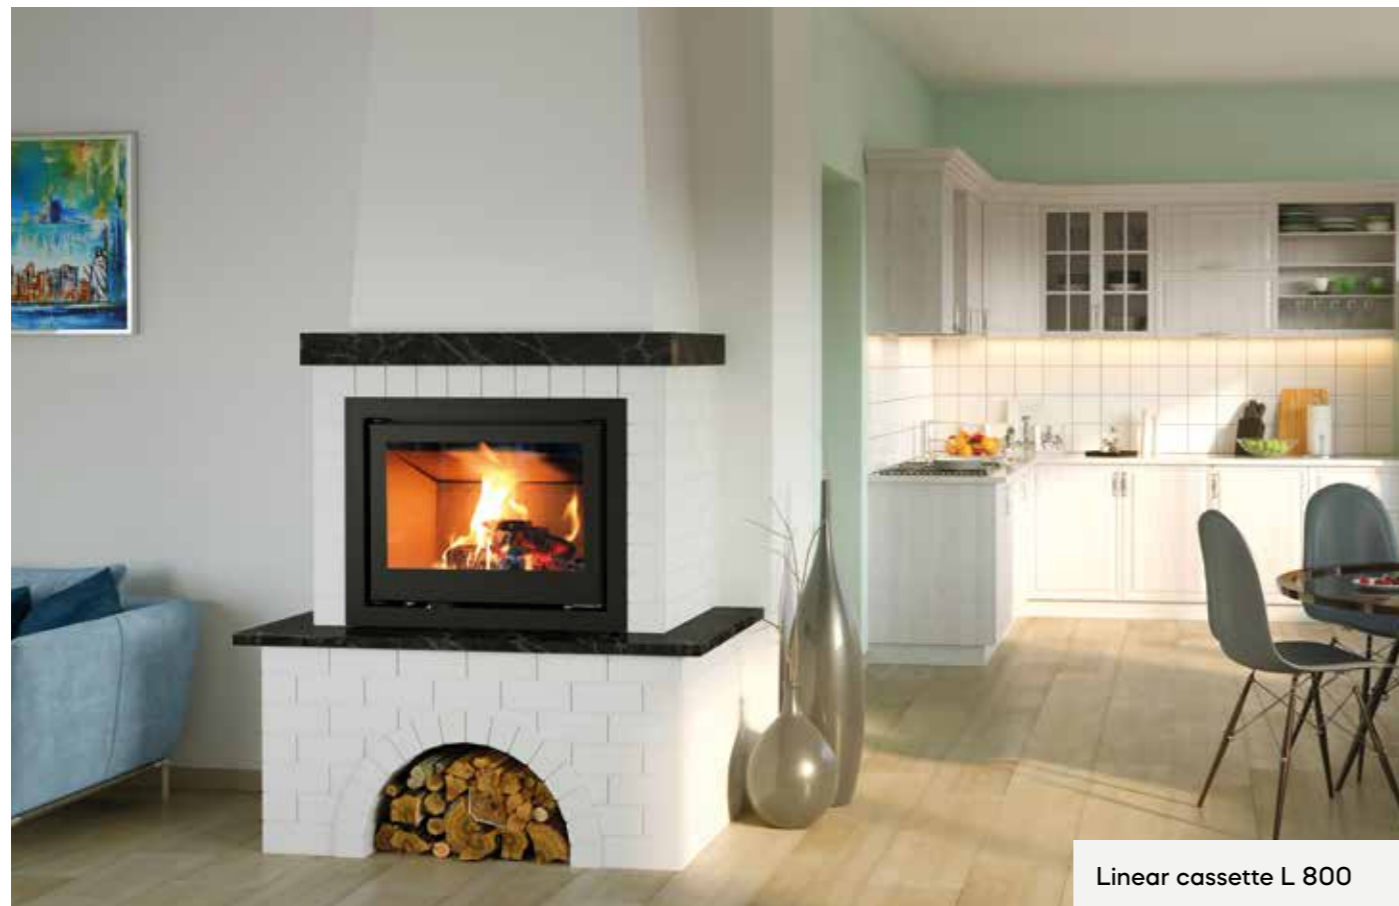

Linear cassette M 700

Linear cassette L 800

Linear cassette XL 900

FIREPLACE CASSETTE

A custom-made design that fits

Fireplace cassette 1V

VARIANTS

Fireplace cassette 1V  A+  4.5 – 10.4 kW